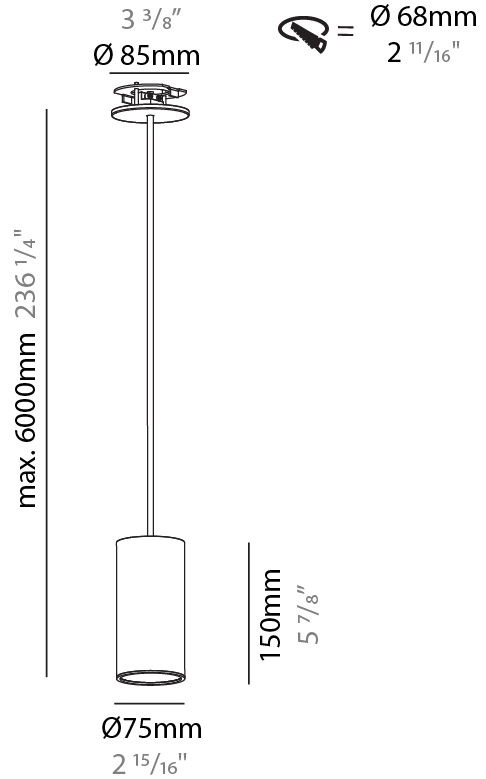

GENERAL

Series: Hangover
Subseries: Hangover Monopoint Recessed Canopy
Partner: Prolicht
Division: Architectural
Installation: Suspension
Product Type: Pendant
Mounting Location: Ceiling
Light Distribution: Direct

PHYSICAL

Shape: Cylinder
Diameter (mm): 75
Diameter (in): 2 ¹⁵/₁₆
Height (mm): 150
Height (in): 5 ⁷/₈
Max. Overall Height (mm): 2150
Max. Overall Height (in): 84 ⁵/₈
Diffuser: Shine Ring 0-6
Fixture Finish: SSR / BKV / CWI / CRY / HAB / UFT / ITA / RUA / FTG / MYG / LOD / PUS / FRO / FUP / KIA / POP / BLS / SPG / MEY / GOH / CHC / COM / ABZ / JAG / OBR / MOS / ROR
Fixture Material: Aluminum
Cable Details: 2000mm / 4000mm Cable in White / Black / Orange / Red
Cut-out Measurements: 68mm / 2 11/16"

ELECTRICAL

Lamp Type: LED (Zhaga Standard)
Input Wattage (W): 10.9
Total Output Wattage (W): 9
Dimming: Tri-Mode (Non-Dimming and Phase Dimming (120Vac only) and 0-10V Dimming)
Driver Included: Yes
Driver Location: External
Driver Type: Constant Current - Universal
Driver Class: Class 2
Housing: ENCP3 w/Quick Connect
Input Voltage (V): 120 - 277
Constant Current (MA): 500

LED

Number of LEDs: 1
Color Temperature (°K): 2700 / 3000 / 4000
Max. Delivered Lumen (lm): 923
CRI: >90 CRI
Lamp Life (hrs): 50000
Upon Request: ***3500K available in minimum quantities (larger quantities upon request)

OPTICAL

Reflector: 18 / 36 / 52

RATINGS AND CERTIFICATIONS

Certified By: Certified for North American Standards
IP rating: IP20