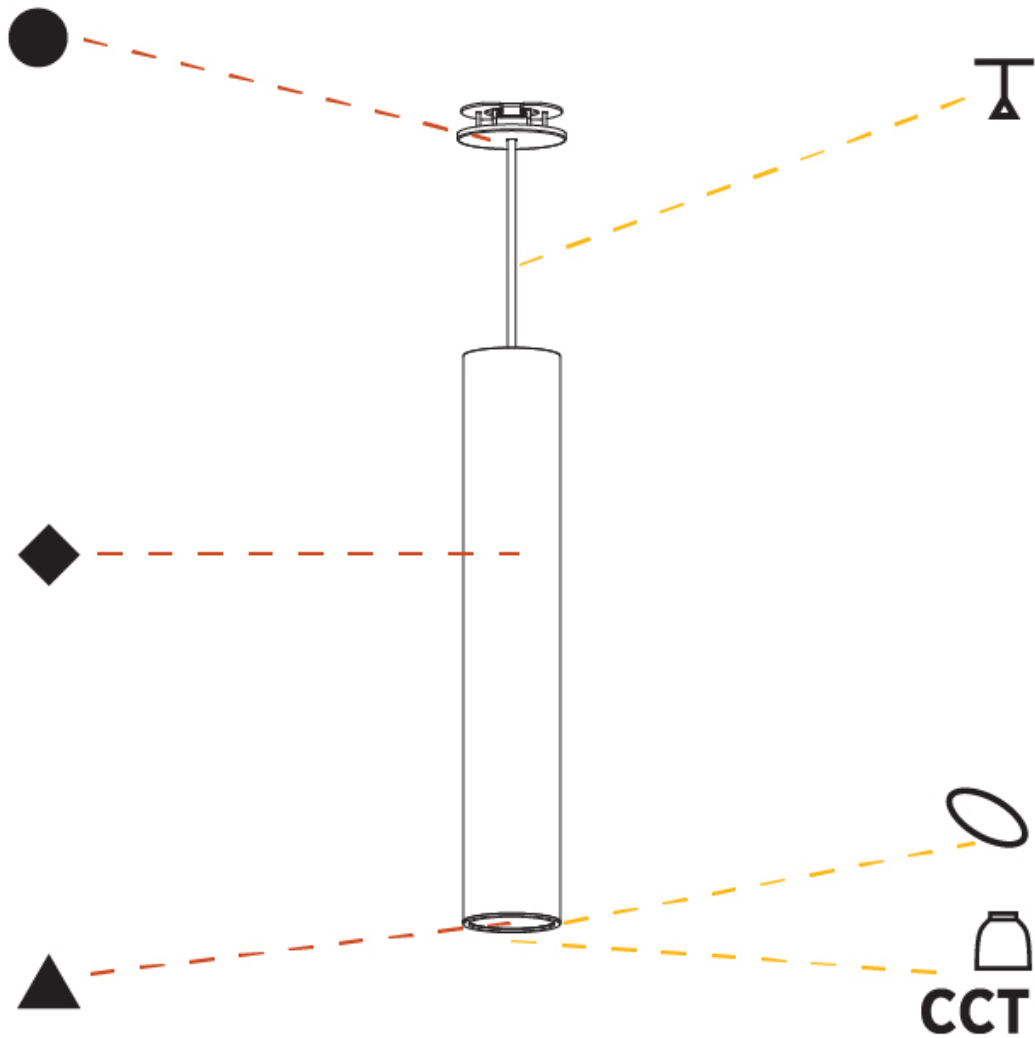

HANGOVER MONOPOINT RECESSED CANOPY SUSPENSION

A300161-

PROJECT
TYPE
SPECIFIER
QUANTITY
DATE

A